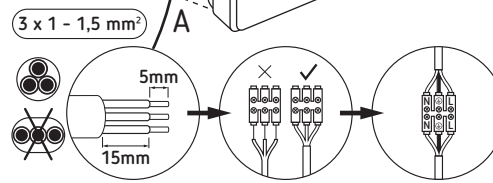

ADIS LED D SLIM MVS 20W NW	1360 lm	2690 lm	
ADIS LED D SLIM MVS 28W NW	1900 lm	3560 lm	

1 → 7 → 6 B, A → 5 C, B

**A**  0,3-1 m/s

**B** 

**C** 

      	    
---	---

		
	A5	B5

**1**