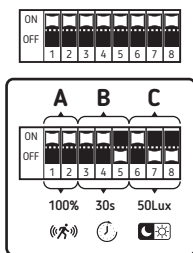

ADIS LED D SLIM MVS 20W NW	1360 lm	2690 lm	
ADIS LED D SLIM MVS 28W NW	1900 lm	3560 lm	

1 → 7 → 6 B, A → 5 C, B

**A**  0,3-1 m/s

**B** 

**C** 

      	    
---	---

		
	A5	B5

**1**