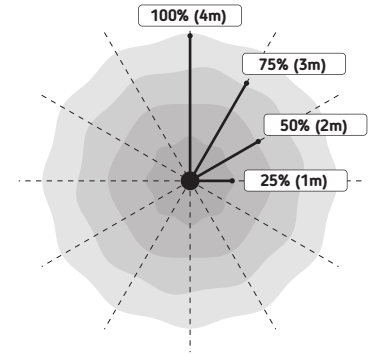

ADIS LED D SLIM MVS 20W NW	1360 lm	2690 lm	
ADIS LED D SLIM MVS 28W NW	1900 lm	3560 lm	

1 → 7 → 6 B, A → 5 C, B

**A**  0,3-1 m/s

**B** 

**C** 

      	    
---	---

		
	A5	B5

**1**