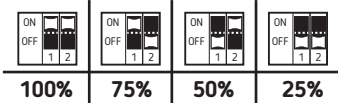

ADIS LED D SLIM MVS 20W NW	1360 lm	2690 lm	
ADIS LED D SLIM MVS 28W NW	1900 lm	3560 lm	

1 → 7 → 6 B, A → 5 C, B

**A**  0,3-1 m/s

**B** 

**C** 

      	    
---	---

		
	A5	B5

**1**