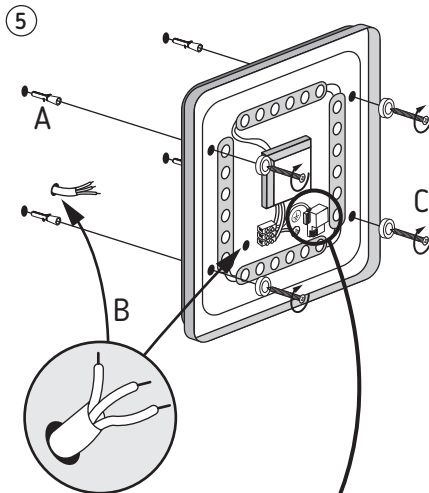

ADIS LED D SLIM MVS 20W NW	1360 lm	2690 lm	
ADIS LED D SLIM MVS 28W NW	1900 lm	3560 lm	

1 → 7 → 6 B, A → 5 C, B

**A**  0,3-1 m/s

**B** 

**C** 

      	    
---	---

		
	A5	B5

**1**