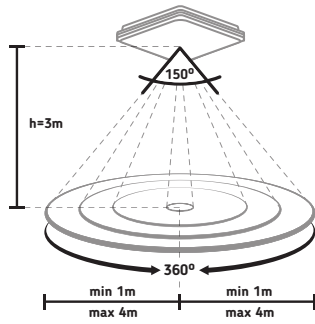

ADIS LED D SLIM MVS 20W NW	1360 lm	2690 lm	
ADIS LED D SLIM MVS 28W NW	1900 lm	3560 lm	

1 → 7 → 6 B, A → 5 C, B

**A**  0,3-1 m/s

**B** 

**C** 

      	    
---	---

		
	A5	B5

**1**