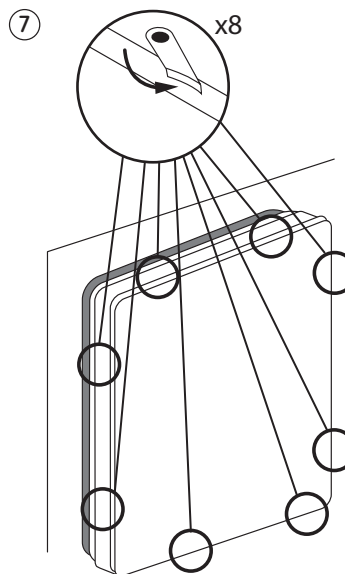

ADIS LED D SLIM MVS 20W NW	1360 lm	2690 lm	
ADIS LED D SLIM MVS 28W NW	1900 lm	3560 lm	

1 → 7 → 6 B, A → 5 C, B

**A**  0,3-1 m/s

**B** 

**C** 

      	    
---	---

		
	A5	B5

**1**