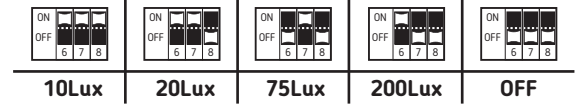

ADIS LED D SLIM MVS 20W NW	1360 lm	2690 lm	
ADIS LED D SLIM MVS 28W NW	1900 lm	3560 lm	

1 → 7 → 6 B, A → 5 C, B

**A**  0,3-1 m/s

**B** 

**C** 

      	    
---	---

		
	A5	B5

**1**