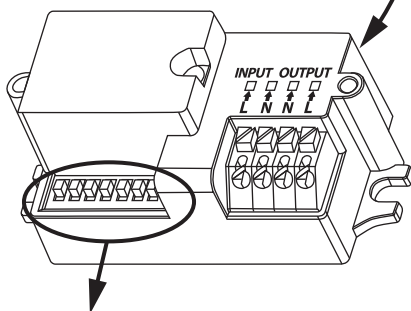

ADIS LED D SLIM MVS 20W NW	1360 lm	2690 lm	
ADIS LED D SLIM MVS 28W NW	1900 lm	3560 lm	

1 → 7 → 6 B, A → 5 C, B

**A**  0,3-1 m/s

**B** 

**C** 

      	    
---	---

		
	A5	B5

**1**