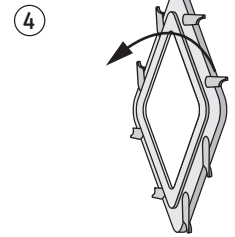

ADIS LED D SLIM MVS 20W NW	1360 lm	2690 lm	
ADIS LED D SLIM MVS 28W NW	1900 lm	3560 lm	

1 → 7 → 6 B, A → 5 C, B

**A**  0,3-1 m/s

**B** 

**C** 

      	    
---	---

		
	A5	B5

**1**