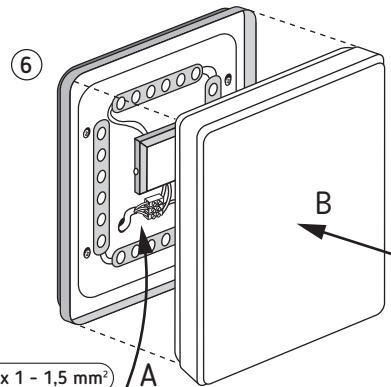

ADIS LED D SLIM MVS 20W NW	1360 lm	2690 lm	
ADIS LED D SLIM MVS 28W NW	1900 lm	3560 lm	

1 → 7 → 6 B, A → 5 C, B

**A**  0,3-1 m/s

**B** 

**C** 

      	    
---	---

		
	A5	B5

**1**