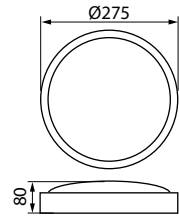

OLIE

OLIE LED...B-WW

OLIE LED 275 ....

OLIE LED 375 ....

OLIE LED...SN-WW

OLIE LED...WM-WW

OLIE LED...WE-WW

220-240V~  
50/60Hz